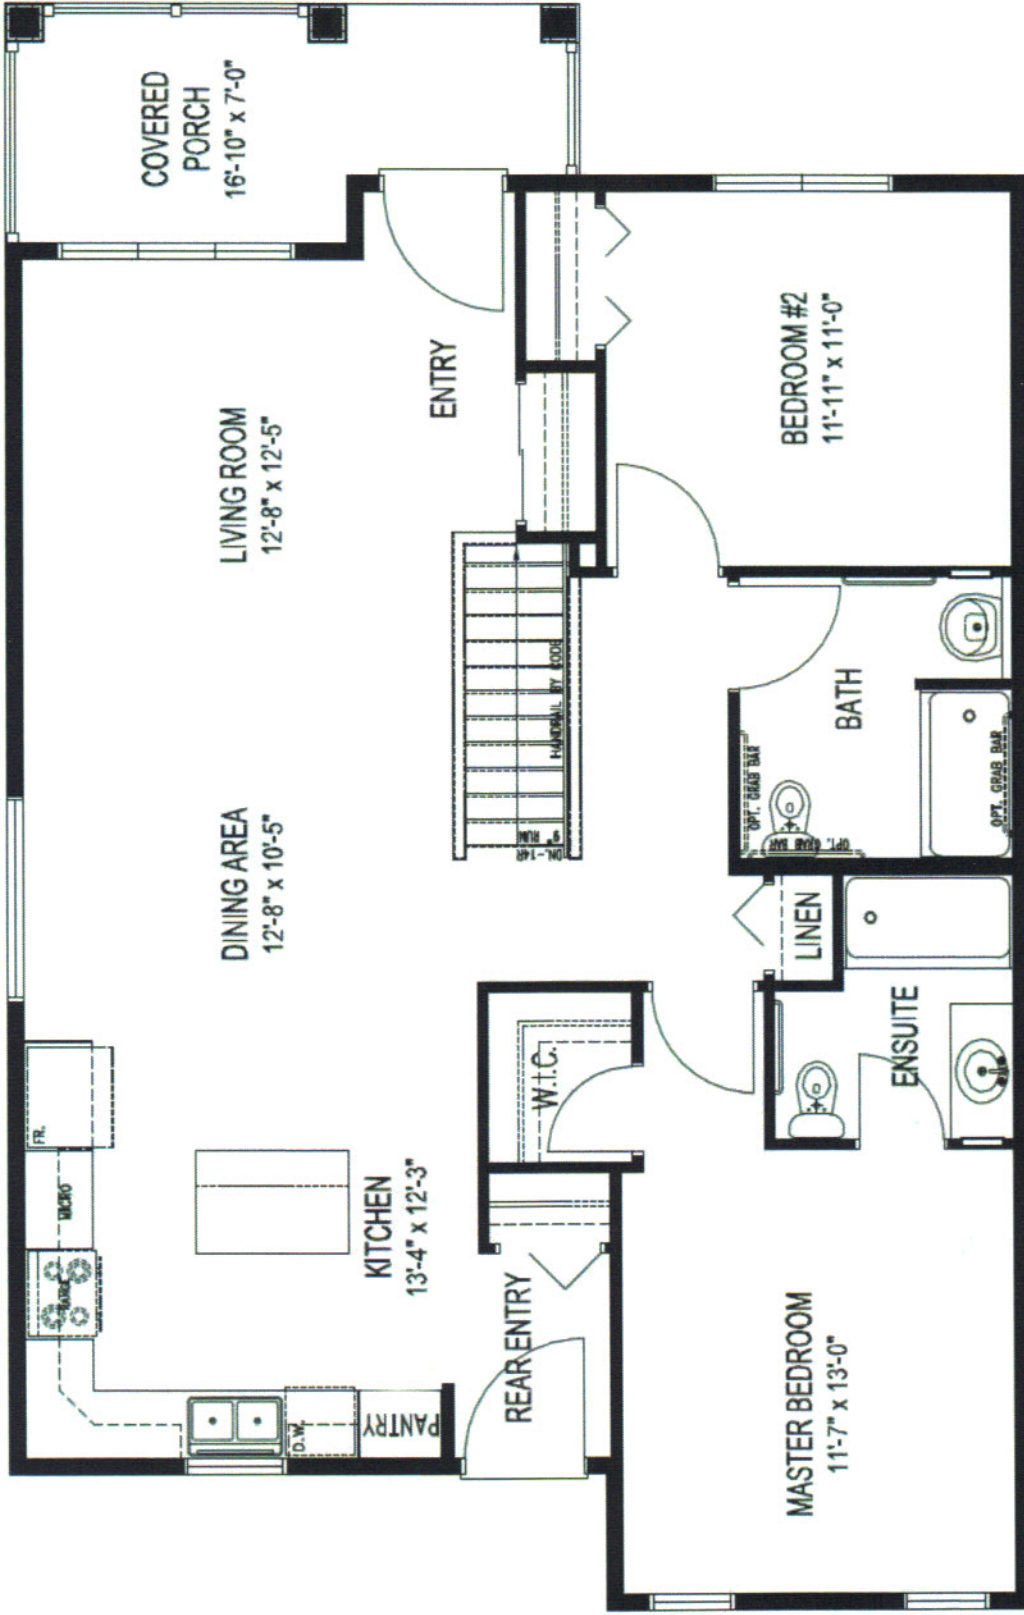

ROSEDALE "A" (BWL) VISITABLE

1,170 Sq. Ft.

# ROSEDALE "A" (BWL) VISITABLE

1,170 Sq. Ft.

[WWW.VENTURA.MB.CA](http://WWW.VENTURA.MB.CA)