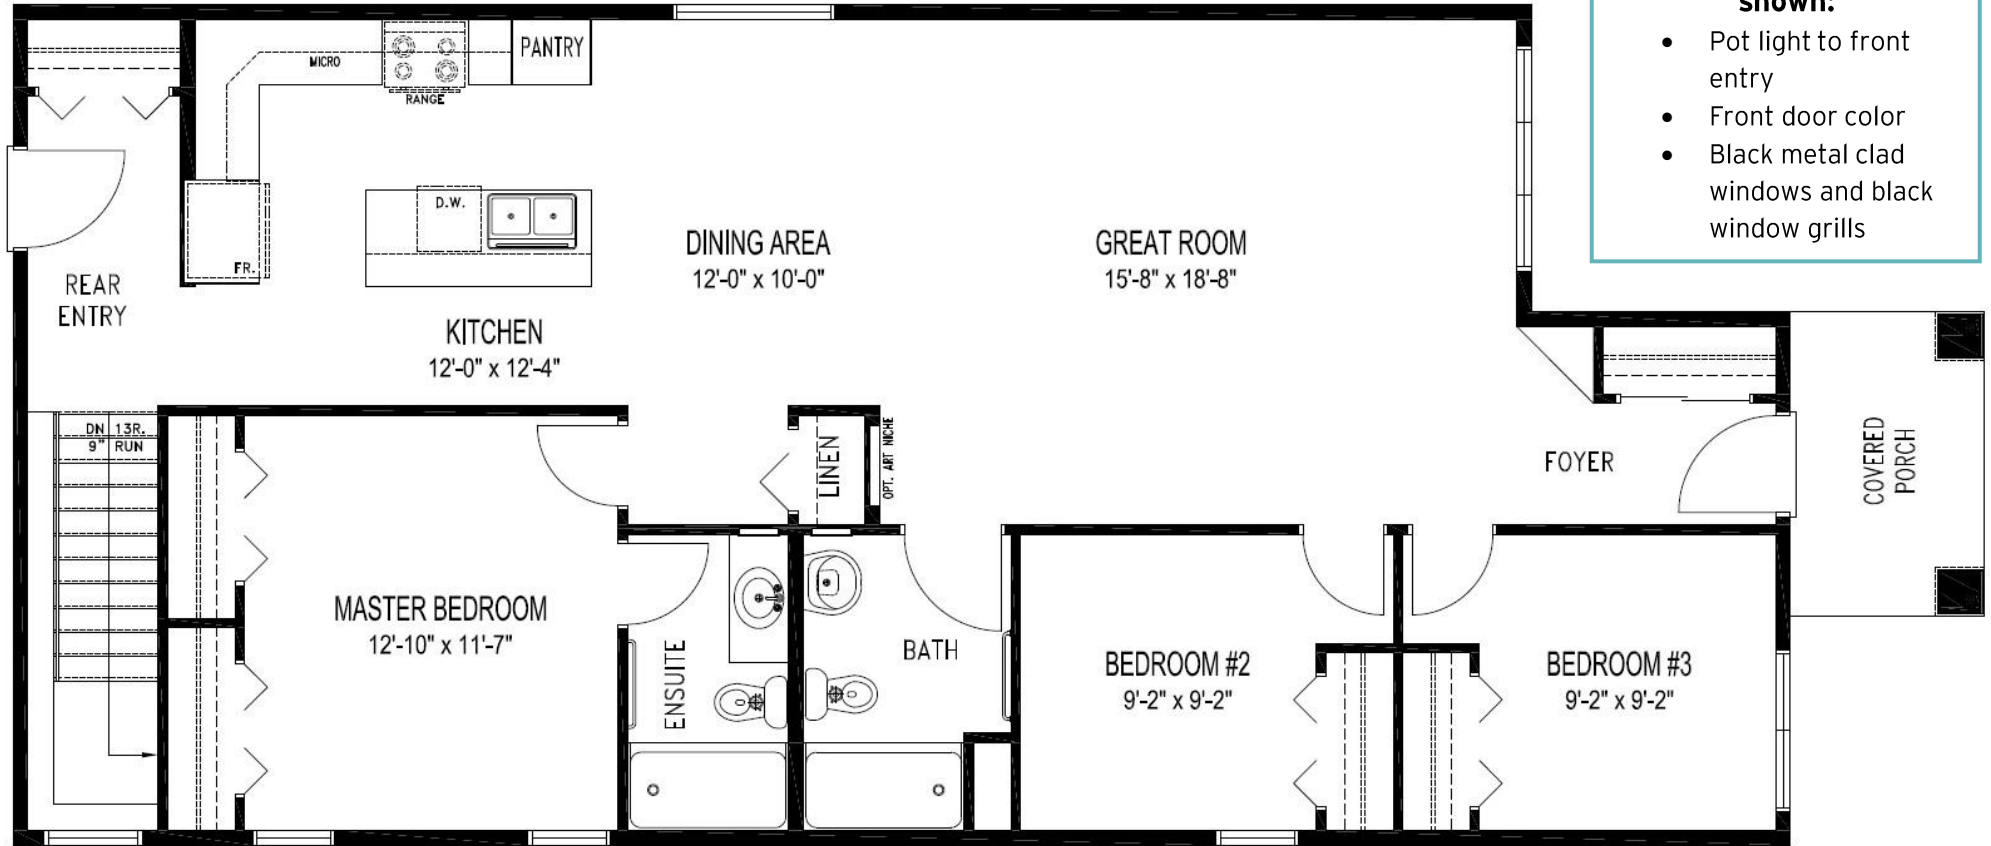

Birchdale Visitable

1,354 Sq. Ft.
3 Bedroom / 2 Bath
*optional features shown

***For marketing purposes only. Optional features shown:**

- Pot light to front entry
- Front door color
- Black metal clad windows and black window grills

Birchdale Visitable

1,354 Sq. Ft.
3 Bedroom / 2 Bath