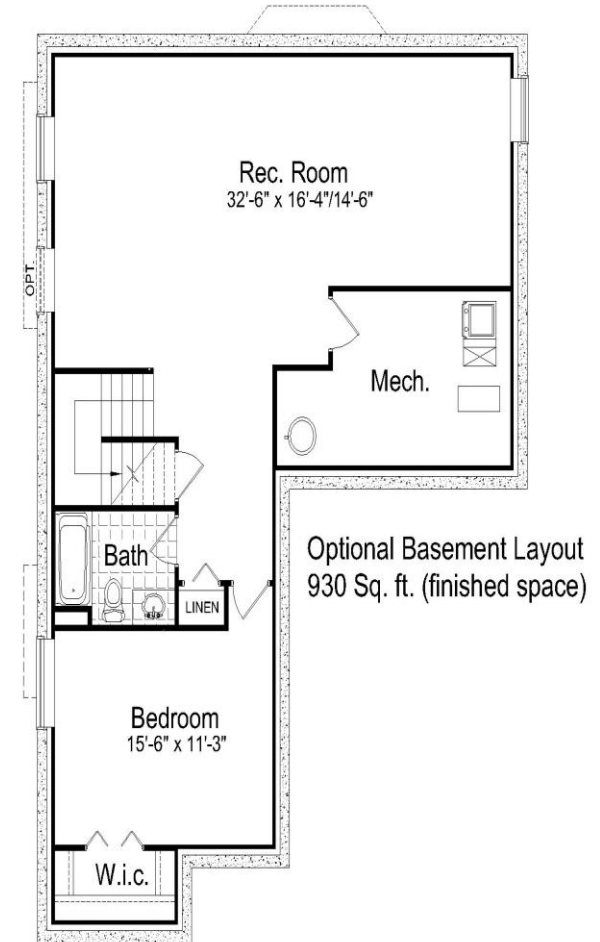

THE RIDEAU

Plan 20-2348V

2357 Sq. ft.
3 BEDROOM
2.5 BATH

WWW.HILTONHOMES.CA

THE RIDEAU

Plan 20-2348V

2357 Sq. ft.
3 BEDROOM
2.5 BATH

WWW.HILTONHOMES.CA

Actual plan may vary from brochure. This plan is published by Hilton Homes. Dimensions and square footage shown are approximate and subject to change without notice. Elevations may show optional features for artistic purposes. Please ask your sales representative for more information.