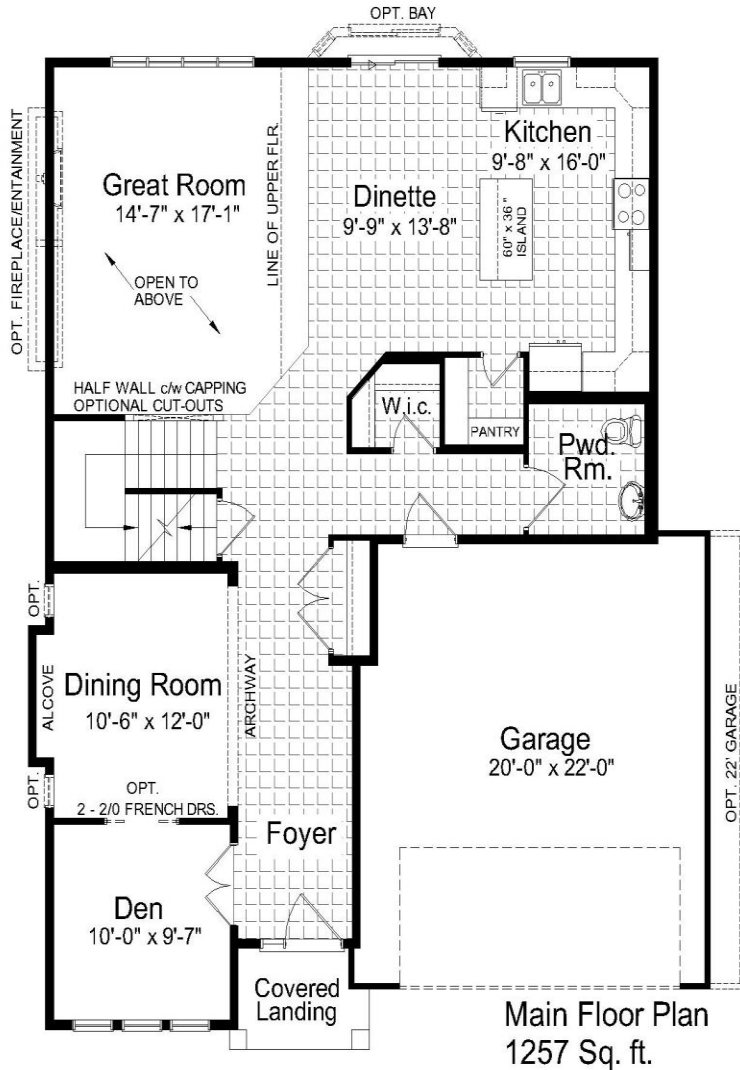

THE RIDEAU

Plan 20-2348V

2357 Sq. ft.
3 BEDROOM
2.5 BATH

WWW.HILTONHOMES.CA

THE RIDEAU

Plan 20-2348V

2357 Sq. ft.
3 BEDROOM
2.5 BATH

WWW.HILTONHOMES.CA

Actual plan may vary from brochure. This plan is published by Hilton Homes. Dimensions and square footage shown are approximate and subject to change without notice. Elevations may show optional features for artistic purposes. Please ask your sales representative for more information.