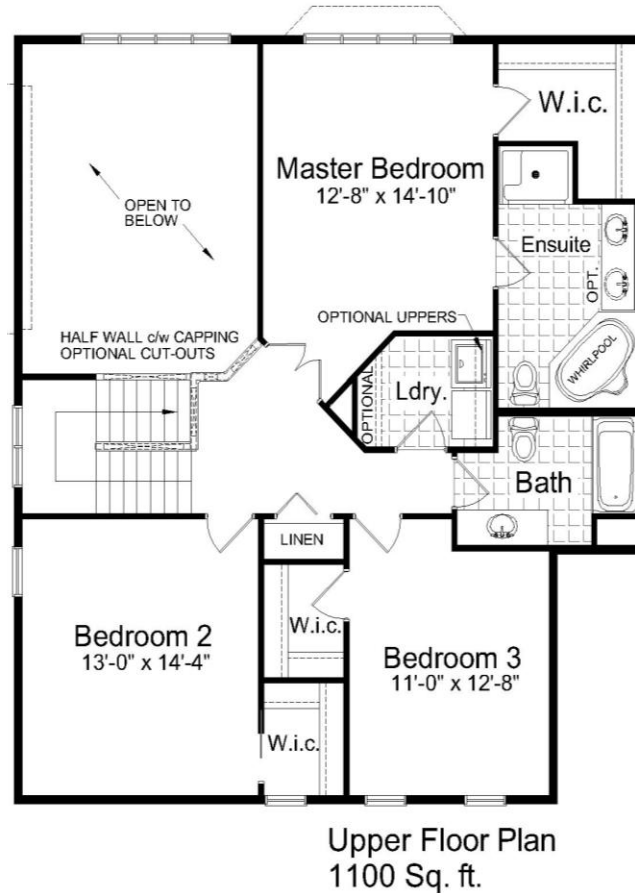

THE RIDEAU

Plan 20-2348V

2357 Sq. ft.
3 BEDROOM
2.5 BATH

WWW.HILTONHOMES.CA

THE RIDEAU

Plan 20-2348V

2357 Sq. ft.
3 BEDROOM
2.5 BATH

WWW.HILTONHOMES.CA

Actual plan may vary from brochure. This plan is published by Hilton Homes. Dimensions and square footage shown are approximate and subject to change without notice. Elevations may show optional features for artistic purposes. Please ask your sales representative for more information.