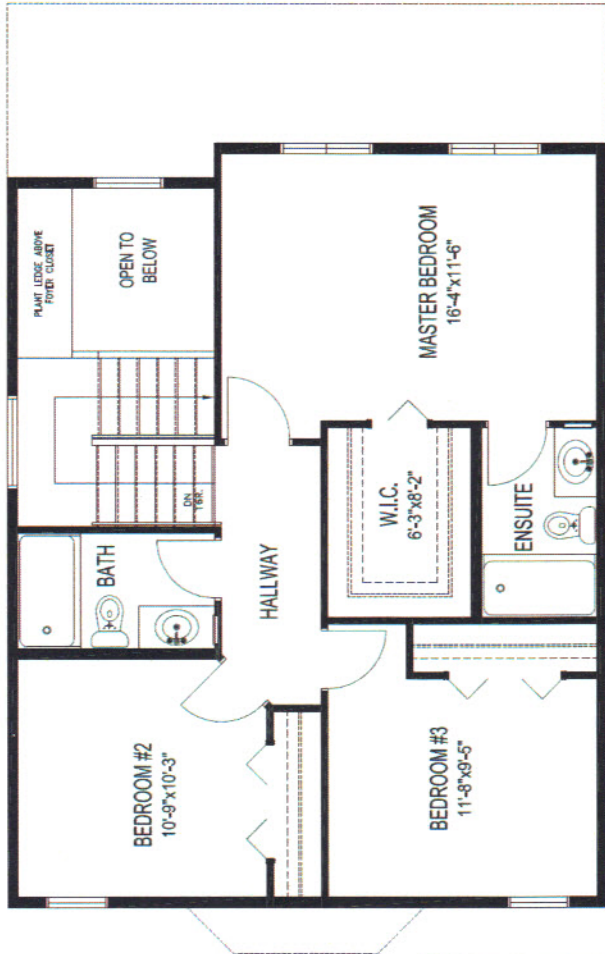

BRIDGEWOOD (BWL) VISITABLE

1,571 Sq. Ft.

For Marketing Purposes Only - Optional Features Shown:
Front porch pot lights

SECOND FLOOR PLAN

MAIN FLOOR PLAN

BRIDGEWOOD (BWL) VISITABLE

1,571 Sq. Ft.

VENTURA CUSTOM HOMES Ltd. reserves the right to change plans, specifications and features without prior notice. Square footage measurements are based on Base Plans at time of printing. Actual useable floor space may vary from the stated floor area. All illustrations are Artist's conception and may vary. OPTIONAL FEATURES MAY BE SHOWN.