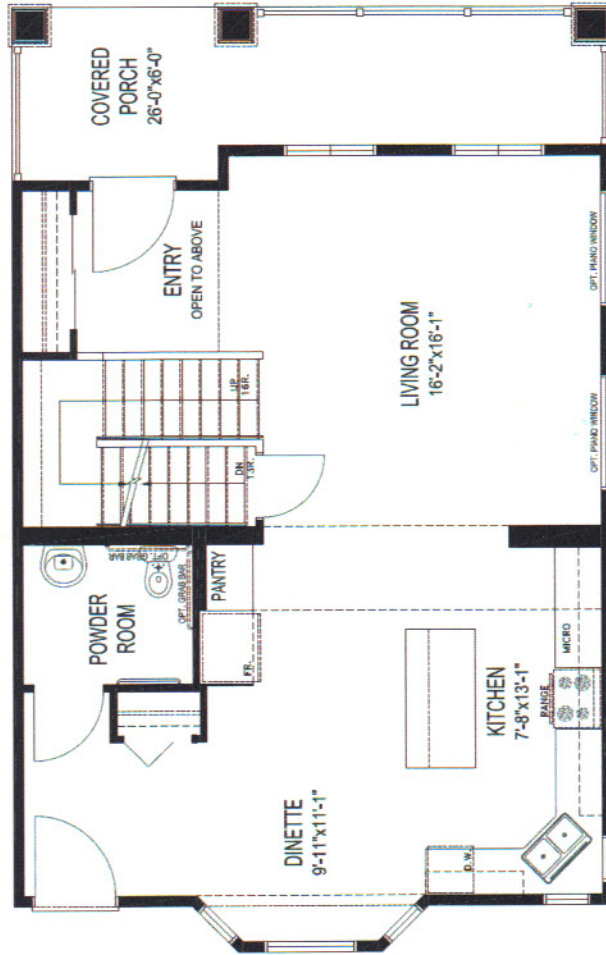

BRIDGEWOOD (BWL) VISITABLE

1,571 Sq. Ft.

For Marketing Purposes Only - Optional Features Shown:
Front porch pot lights

SECOND FLOOR PLAN

MAIN FLOOR PLAN

BRIDGEWOOD (BWL) VISITABLE

1,571 Sq. Ft.

VENTURA CUSTOM HOMES Ltd. reserves the right to change plans, specifications and features without prior notice. Square footage measurements are based on Base Plans at time of printing. Actual useable floor space may vary from the stated floor area. All illustrations are Artist's conception and may vary. OPTIONAL FEATURES MAY BE SHOWN.