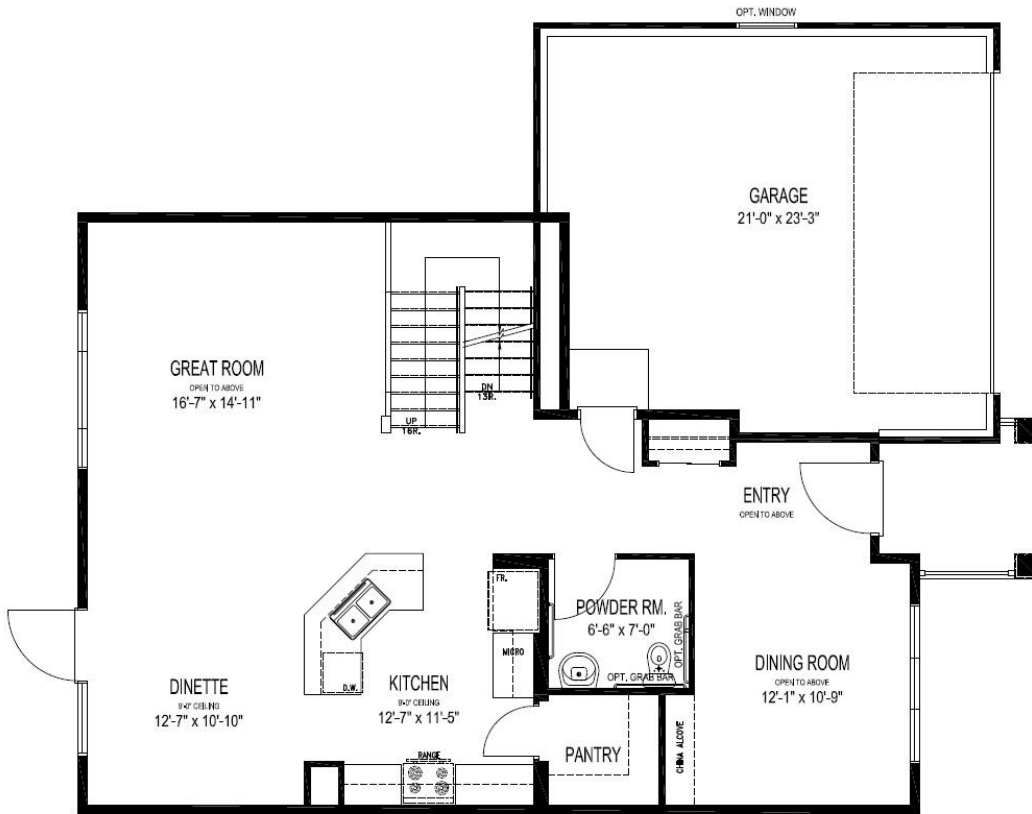

Ashland "A"

(BWL) Visitable

2,011 Sq. Ft.
3 Bedroom / 2.5 Bath
*optional features shown

***For marketing purposes only.**

Optional features shown:

- Pot light to front entry

MAIN FLOOR PLAN

SECOND FLOOR PLAN - 3 BEDROOM

Ashland "A"

(BWL) Visitable

2,011 Sq. Ft.
3 Bedroom / 2.5 Bath