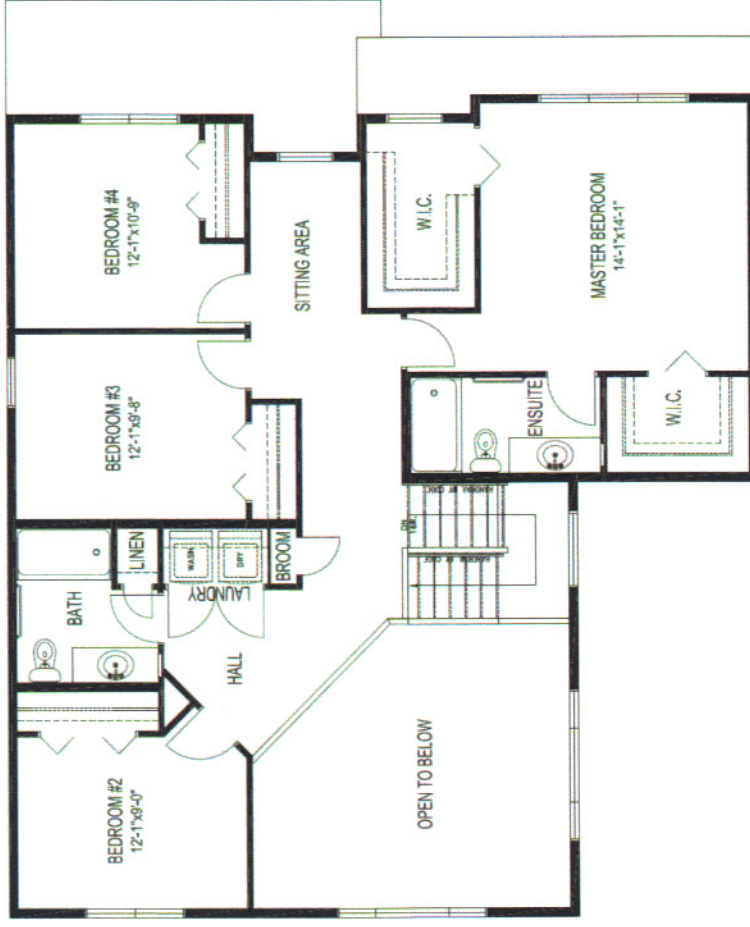

Oakland

(BWL) Visitable - 14

2,209 Sq. Ft.
4 Bedroom / 2.5 Bath
*optional features shown

Oakland

(BWL) Visitable - 14

2,209 Sq. Ft.
4 Bedroom / 2.5 Bath