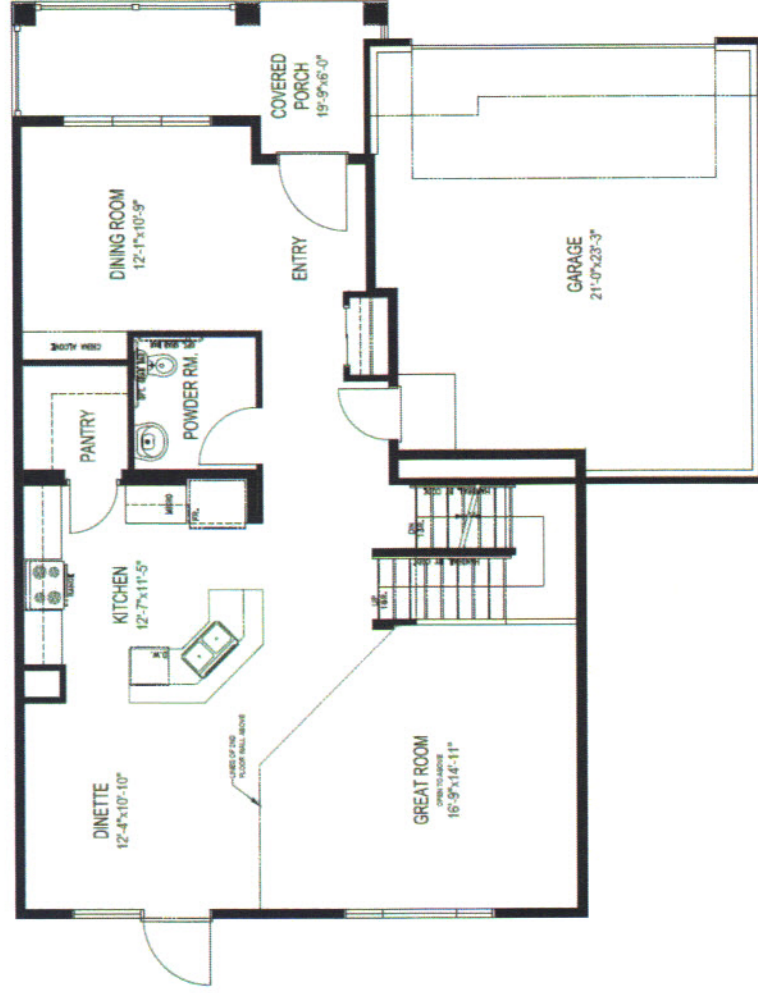

Oakland

(BWL) Visitable - 14

2,209 Sq. Ft.
4 Bedroom / 2.5 Bath
*optional features shown

Oakland

(BWL) Visitable - 14

2,209 Sq. Ft.
4 Bedroom / 2.5 Bath